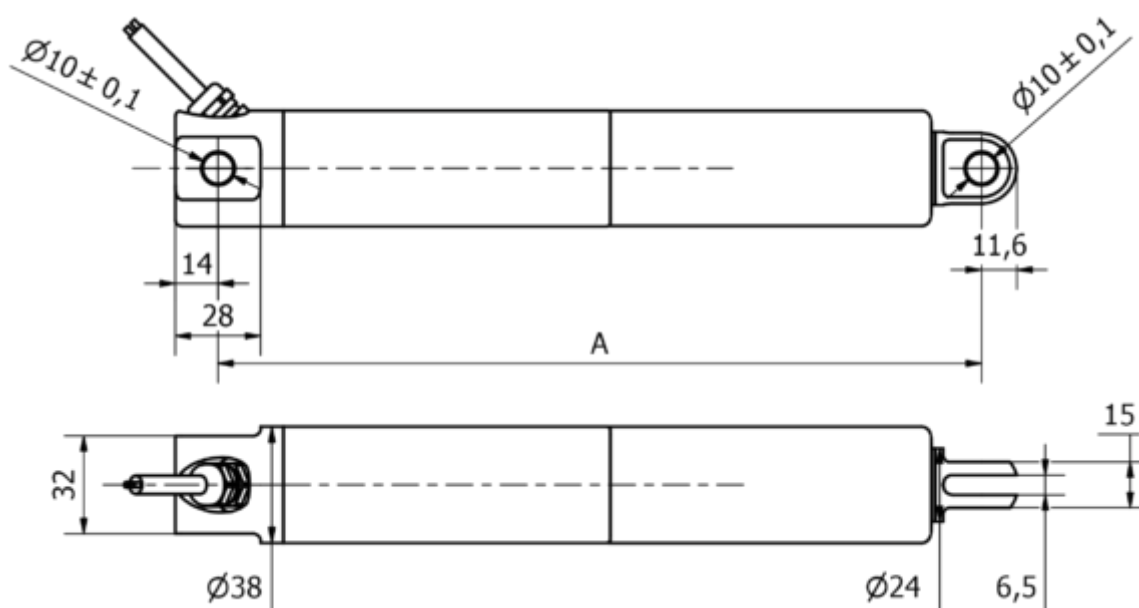

# Data Sheet

Article number: 8A38215018003LCNLSN0

Description: KLEEl ine38, 150mm, 1800N, 3 mm/s, Aluminium black RAL9005, IP66  
24 VDC, 3 m. cable, Limit Switch, Clevis

## Measures

A	= 210 + slaglængde/stroke
Cable length	= 3 m
Load speed mm/s	= 3 mm/s
Option	= Limit switch
Stroke (mm)	= 150
Voltage	= 24 V